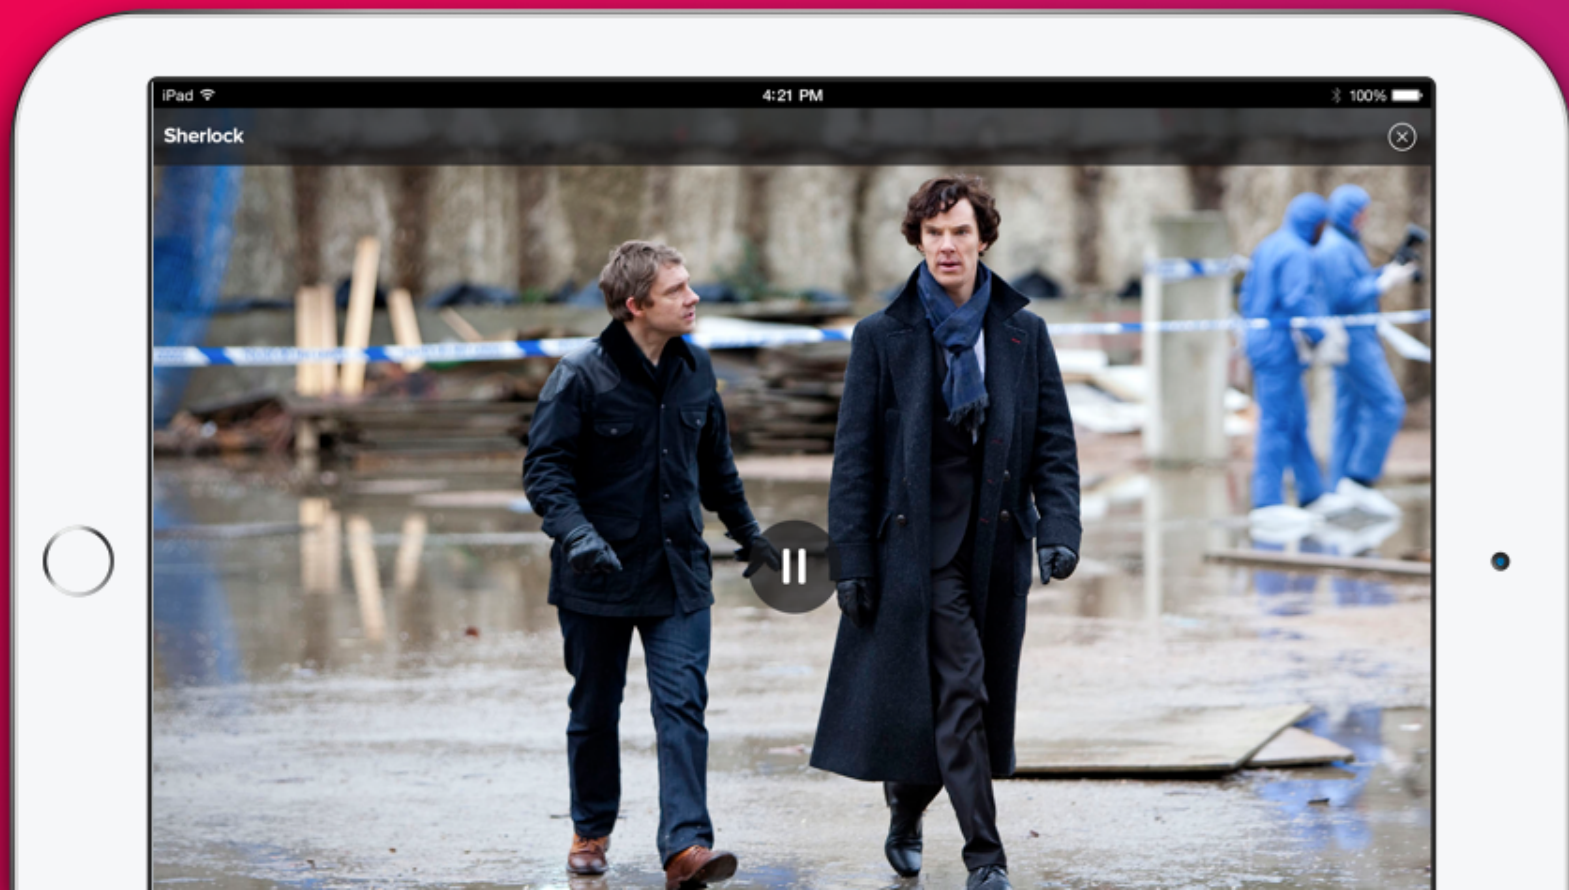

EPG+ A DALŠÍ FUNKCE, KTERÉ

DÍVÁKA OHROMÍ